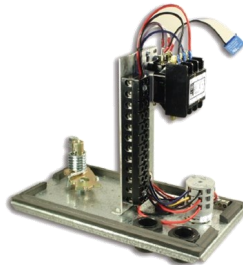

### Valley Style Tower Boxes

Available  
"Woodhead"  
Brand Cord Grips

**Intermediate Tower Box**  
Part # 3049300103

**End Tower Box**  
Part # 3049300303

**Stall Tower Box**  
Part # 3049300203

**Booster Tower Box**  
Part # 3049300403

### Lindsay Style Tower Boxes

**Intermediate Tower Box**  
Part # 3061300102

**End Tower Box**  
Part # 3061300302

**Stall Tower Box**  
Part # 3061300202

**Booster Tower Box**  
Part # 3061300502

\*Tower Boxes Do Not Include Brackets or Alignment Rods/Linkages.\*