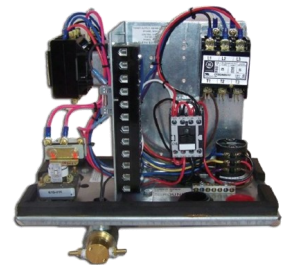

### Valley Style Tower Boxes

Available  
"Woodhead"  
Brand Cord Grips

**Intermediate Tower Box**  
Part # 3049300103

**End Tower Box**  
Part # 3049300303

**Stall Tower Box**  
Part # 3049300203

**Booster Tower Box**  
Part # 3049300403

### Lindsay Style Tower Boxes

**Intermediate Tower Box**  
Part # 3061300102

**End Tower Box**  
Part # 3061300302

**Stall Tower Box**  
Part # 3061300202

**Booster Tower Box**  
Part # 3061300502

\*Tower Boxes Do Not Include Brackets or Alignment Rods/Linkages.\*