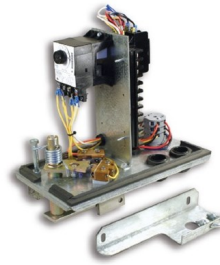

### Valley Style Tower Boxes

Available  
"Woodhead"  
Brand Cord Grips

**Intermediate Tower Box**  
Part # 3049300103

**End Tower Box**  
Part # 3049300303

**Stall Tower Box**  
Part # 3049300203

**Booster Tower Box**  
Part # 3049300403

### Lindsay Style Tower Boxes

**Intermediate Tower Box**  
Part # 3061300102

**End Tower Box**  
Part # 3061300302

**Stall Tower Box**  
Part # 3061300202

**Booster Tower Box**  
Part # 3061300502

\*Tower Boxes Do Not Include Brackets or Alignment Rods/Linkages.\*