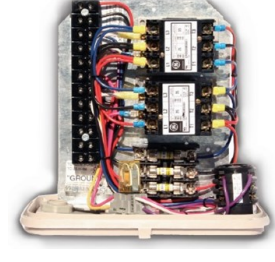

### Valley Style Tower Boxes

Available  
"Woodhead"  
Brand Cord Grips

**Intermediate Tower Box**  
Part # 3049300103

**End Tower Box**  
Part # 3049300303

**Stall Tower Box**  
Part # 3049300203

**Booster Tower Box**  
Part # 3049300403

### Lindsay Style Tower Boxes

**Intermediate Tower Box**  
Part # 3061300102

**End Tower Box**  
Part # 3061300302

**Stall Tower Box**  
Part # 3061300202

**Booster Tower Box**  
Part # 3061300502

\*Tower Boxes Do Not Include Brackets or Alignment Rods/Linkages.\*